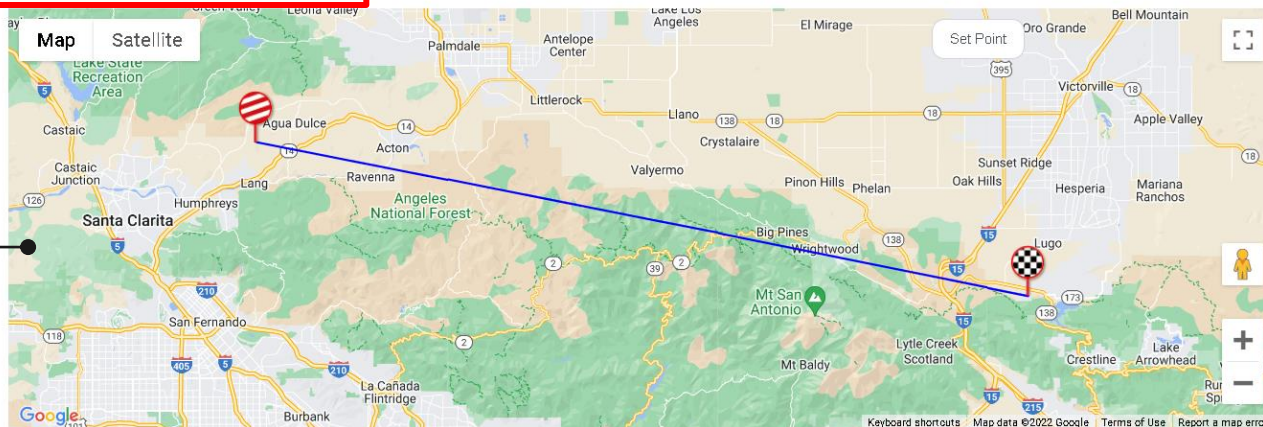

Country*
United States

Arrival Point*
34.3110919890093895, -117.3687025665534
836J+CG Hesperia, CA, USA

Description
Jot down private notes here. Only you can see these.

Distance*
94.27 Kilometers Public

Certification

12HR (1p/150s)

Release Point *

34.476161601004986, -118.3752759198292

31800 Diamond View Ln, Agua Dulce, CA 91390, USA

Arrival Point *

34.311091983093895, -117.3687025565534

8363+CG Hesperia, CA, USA

Country*

United States

Description

jot down private notes here. Only you can see these.

Distance*

94.27

Kilometers

Public

Certification