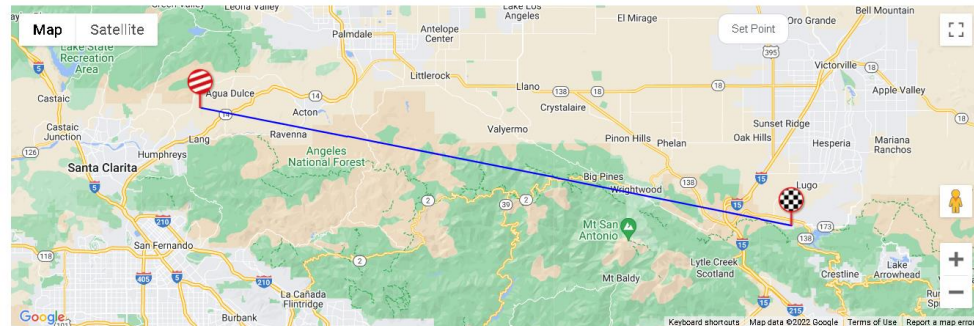

Release Time*
2022-10-21 06:30

Current Activity Photo

Local: Local Time: 2022-10-20 08:47:07

Remaining Time
0 21 42
day hr min

Activity Type* Mode*
Race 12HR (1p/150s)

Release Point*
34.476161801004998, -118.3752759198292
31800 Diamond View Ln, Agua Dulce, CA 91390, USA

Country*
United States

Arrival Point*
34.3110919890093895, -117.3687025665534
836J+CG Hesperia, CA, USA

Description
Jot down private notes here. Only you can see these.

Distance*
94.27 Kilometers Public

Certification

12HR (1p/150s)

Release Point *

34.476161601004986, -118.3752759198292

31800 Diamond View Ln, Agua Dulce, CA 91390, USA

Arrival Point *

34.311091983093895, -117.3687025565534

8363+CG Hesperia, CA, USA

Country*